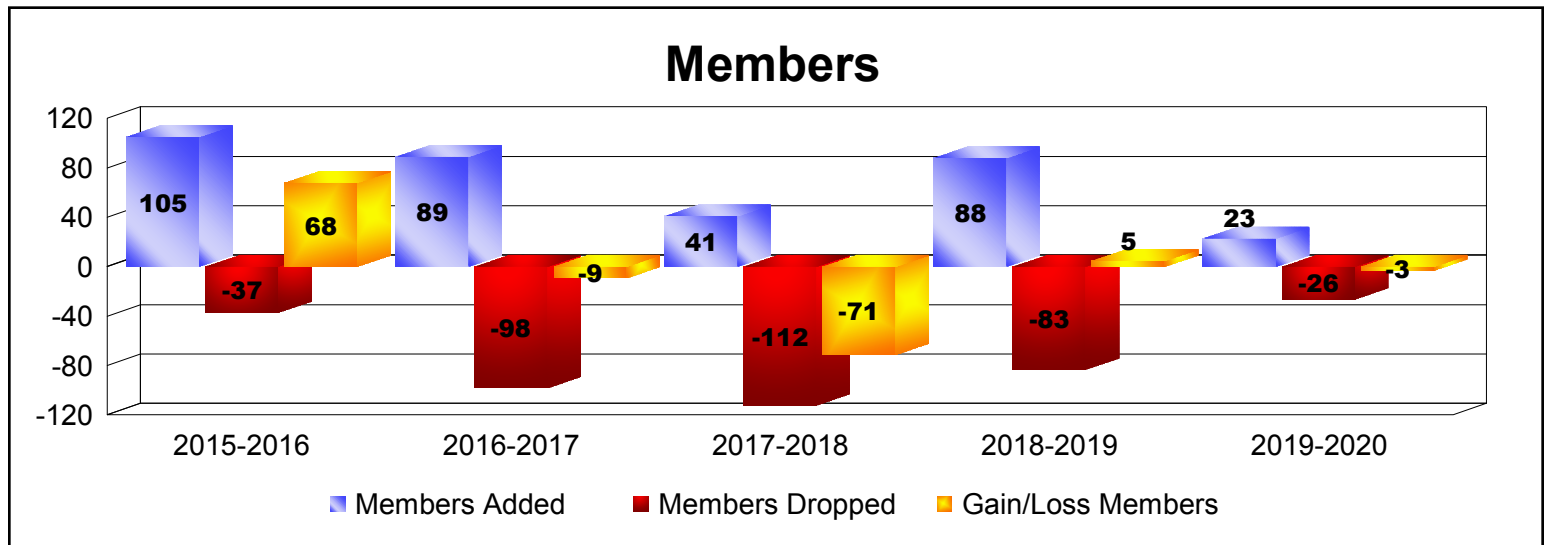

Year	New Clubs	Dropped Clubs	Gain/ Loss Clubs	New Members	Charter Members	Reinstate Members	Transfer Members	Total Member Added	Total Members Dropped	Gain/ Loss Members
2015-2016	1	0	1	74	27	3	1	105	-37	68
2016-2017	0	0	0	78	1	10	0	89	-98	-9
2017-2018	0	-2	-2	35	0	3	3	41	-112	-71
2018-2019	0	0	0	58	2	28	0	88	-83	5
2019-2020	0	0	0	21	0	2	0	23	-26	-3
Average	0	0	0	53	6	9	1	69	-71	-2

Year	New Clubs	Dropped Clubs	Gain/ Loss Clubs	New Members	Charter Members	Reinstate Members	Transfer Members	Total Member Added	Total Members Dropped	Gain/ Loss Members
2015-2016	0	0	0	35	0	0	1	36	-23	13
2016-2017	1	0	1	25	22	1	0	48	-35	13
2017-2018	1	0	1	16	31	1	0	48	-29	19
2018-2019	1	0	1	27	26	1	0	54	-31	23
2019-2020	0	0	0	22	0	0	0	22	-13	9
Average	1	0	1	25	16	1	0	42	-26	15