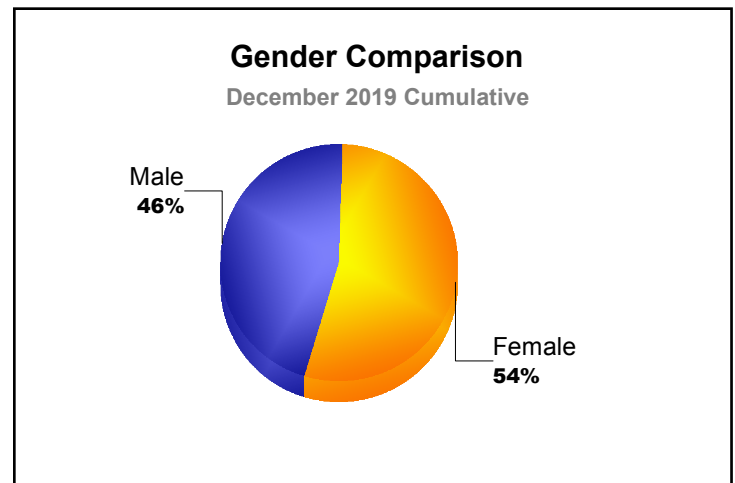

Year	New Clubs	Dropped Clubs	Gain/ Loss Clubs	New Members	Charter Members	Reinstate Members	Transfer Members	Total Member Added	Total Members Dropped	Gain/ Loss Members
2015-2016	1	0	1	74	27	3	1	105	-37	68
2016-2017	0	0	0	78	1	10	0	89	-98	-9
2017-2018	0	-2	-2	35	0	3	3	41	-112	-71
2018-2019	0	0	0	58	2	28	0	88	-83	5
2019-2020	0	0	0	21	0	2	0	23	-26	-3
Average	0	0	0	53	6	9	1	69	-71	-2