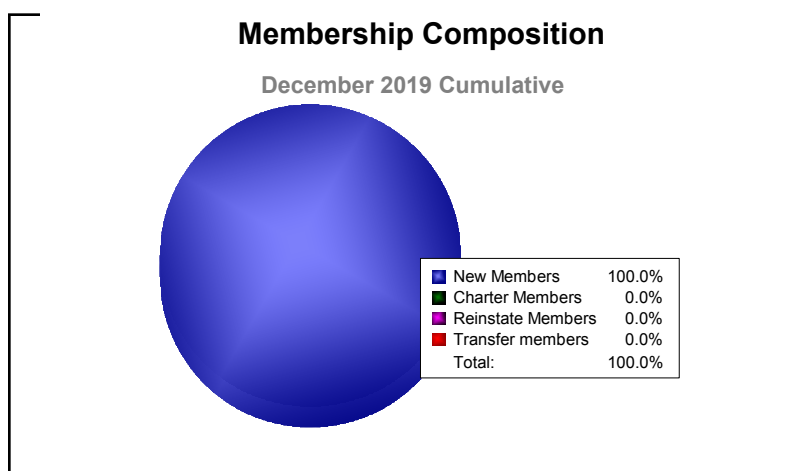

Year	New Clubs	Dropped Clubs	Gain/ Loss Clubs	New Members	Charter Members	Reinstate Members	Transfer Members	Total Member Added	Total Members Dropped	Gain/ Loss Members
2015-2016	1	0	1	74	27	3	1	105	-37	68
2016-2017	0	0	0	78	1	10	0	89	-98	-9
2017-2018	0	-2	-2	35	0	3	3	41	-112	-71
2018-2019	0	0	0	58	2	28	0	88	-83	5
2019-2020	0	0	0	21	0	2	0	23	-26	-3
Average	0	0	0	53	6	9	1	69	-71	-2

Year	New Clubs	Dropped Clubs	Gain/ Loss Clubs	New Members	Charter Members	Reinstate Members	Transfer Members	Total Member Added	Total Members Dropped	Gain/ Loss Members
2015-2016	0	0	0	35	0	0	1	36	-23	13
2016-2017	1	0	1	25	22	1	0	48	-35	13
2017-2018	1	0	1	16	31	1	0	48	-29	19
2018-2019	1	0	1	27	26	1	0	54	-31	23
2019-2020	0	0	0	22	0	0	0	22	-13	9
Average	1	0	1	25	16	1	0	42	-26	15