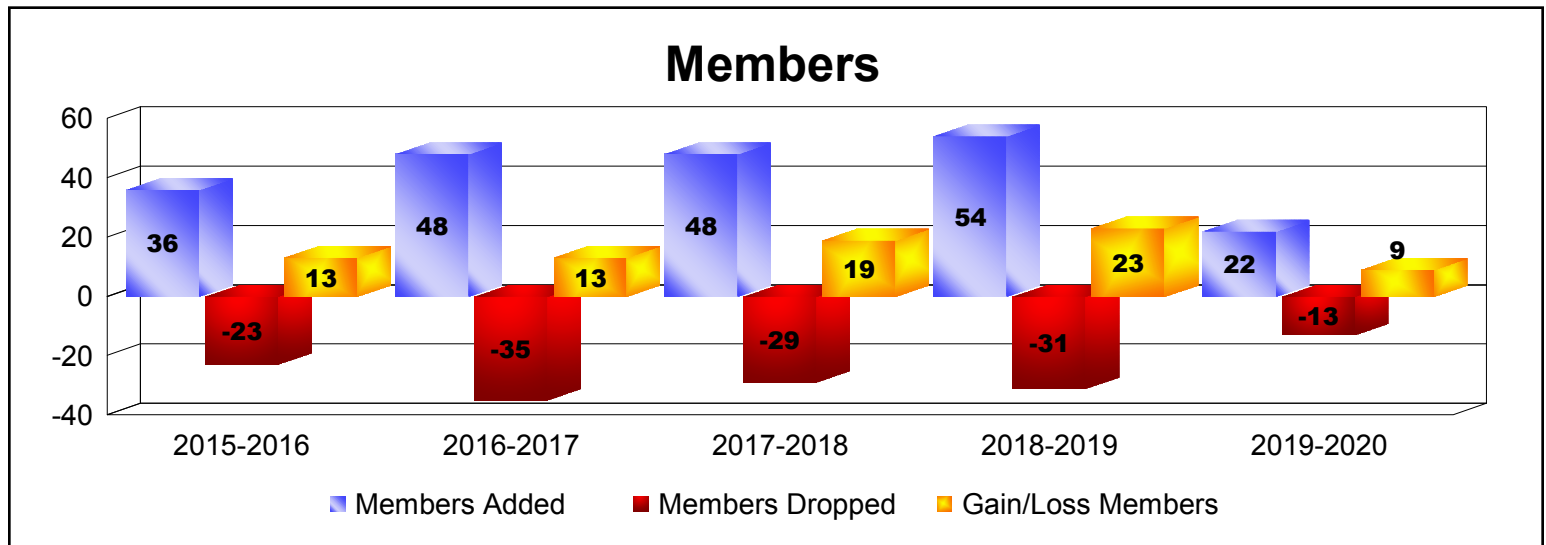

Year	New Clubs	Dropped Clubs	Gain/ Loss Clubs	New Members	Charter Members	Reinstate Members	Transfer Members	Total Member Added	Total Members Dropped	Gain/ Loss Members
2015-2016	1	0	1	74	27	3	1	105	-37	68
2016-2017	0	0	0	78	1	10	0	89	-98	-9
2017-2018	0	-2	-2	35	0	3	3	41	-112	-71
2018-2019	0	0	0	58	2	28	0	88	-83	5
2019-2020	0	0	0	21	0	2	0	23	-26	-3
Average	0	0	0	53	6	9	1	69	-71	-2

Year	New Clubs	Dropped Clubs	Gain/ Loss Clubs	New Members	Charter Members	Reinstate Members	Transfer Members	Total Member Added	Total Members Dropped	Gain/ Loss Members
2015-2016	0	0	0	35	0	0	1	36	-23	13
2016-2017	1	0	1	25	22	1	0	48	-35	13
2017-2018	1	0	1	16	31	1	0	48	-29	19
2018-2019	1	0	1	27	26	1	0	54	-31	23
2019-2020	0	0	0	22	0	0	0	22	-13	9
Average	1	0	1	25	16	1	0	42	-26	15