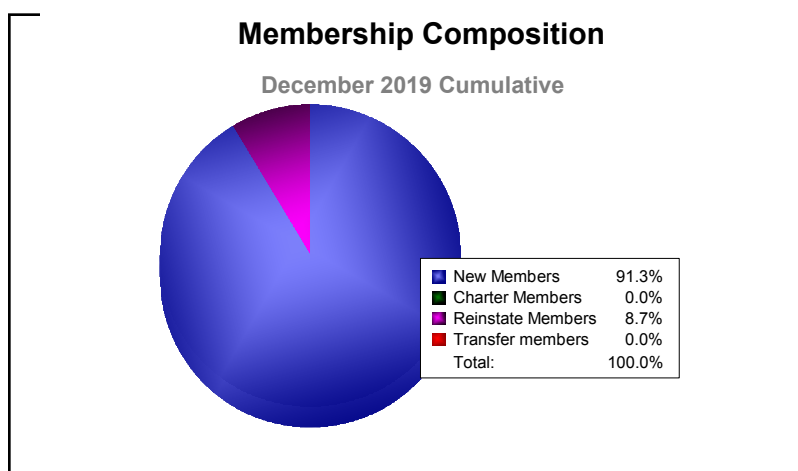

Year	New Clubs	Dropped Clubs	Gain/ Loss Clubs	New Members	Charter Members	Reinstate Members	Transfer Members	Total Member Added	Total Members Dropped	Gain/ Loss Members
2015-2016	1	0	1	74	27	3	1	105	-37	68
2016-2017	0	0	0	78	1	10	0	89	-98	-9
2017-2018	0	-2	-2	35	0	3	3	41	-112	-71
2018-2019	0	0	0	58	2	28	0	88	-83	5
2019-2020	0	0	0	21	0	2	0	23	-26	-3
Average	0	0	0	53	6	9	1	69	-71	-2

Year	New Clubs	Dropped Clubs	Gain/ Loss Clubs	New Members	Charter Members	Reinstate Members	Transfer Members	Total Member Added	Total Members Dropped	Gain/ Loss Members
2015-2016	0	0	0	35	0	0	1	36	-23	13
2016-2017	1	0	1	25	22	1	0	48	-35	13
2017-2018	1	0	1	16	31	1	0	48	-29	19
2018-2019	1	0	1	27	26	1	0	54	-31	23
2019-2020	0	0	0	22	0	0	0	22	-13	9
Average	1	0	1	25	16	1	0	42	-26	15