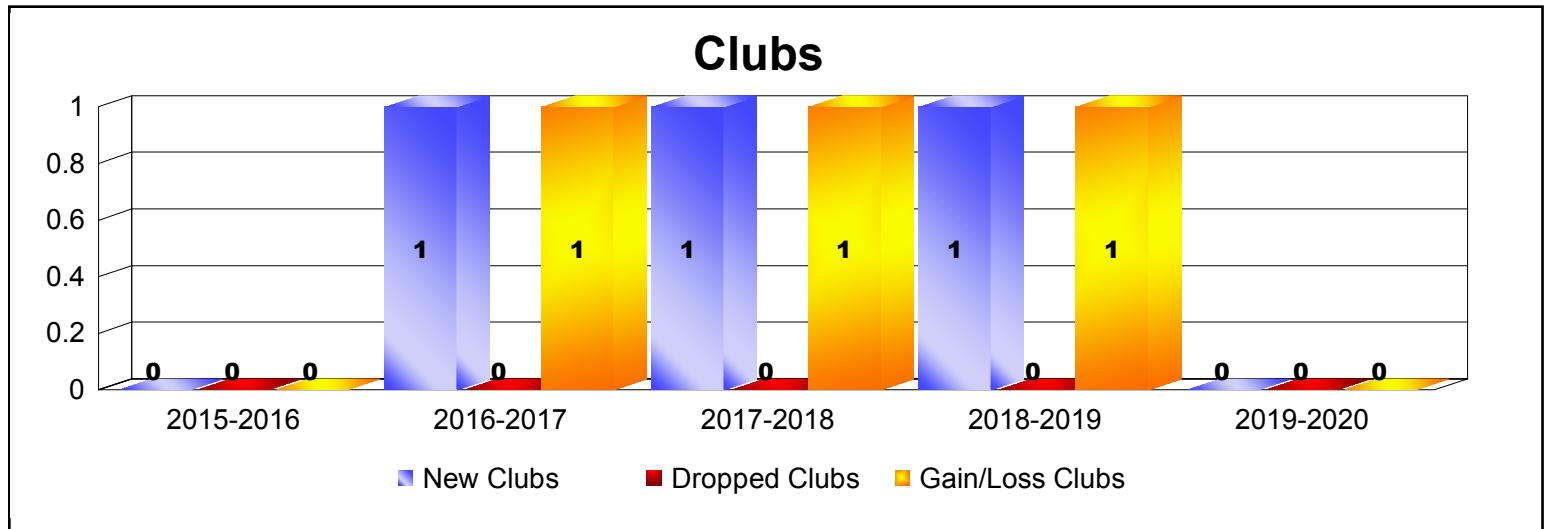

Year	New Clubs	Dropped Clubs	Gain/ Loss Clubs	New Members	Charter Members	Reinstate Members	Transfer Members	Total Member Added	Total Members Dropped	Gain/ Loss Members
2015-2016	1	0	1	74	27	3	1	105	-37	68
2016-2017	0	0	0	78	1	10	0	89	-98	-9
2017-2018	0	-2	-2	35	0	3	3	41	-112	-71
2018-2019	0	0	0	58	2	28	0	88	-83	5
2019-2020	0	0	0	21	0	2	0	23	-26	-3
Average	0	0	0	53	6	9	1	69	-71	-2

Year	New Clubs	Dropped Clubs	Gain/ Loss Clubs	New Members	Charter Members	Reinstate Members	Transfer Members	Total Member Added	Total Members Dropped	Gain/ Loss Members
2015-2016	0	0	0	35	0	0	1	36	-23	13
2016-2017	1	0	1	25	22	1	0	48	-35	13
2017-2018	1	0	1	16	31	1	0	48	-29	19
2018-2019	1	0	1	27	26	1	0	54	-31	23
2019-2020	0	0	0	22	0	0	0	22	-13	9
Average	1	0	1	25	16	1	0	42	-26	15