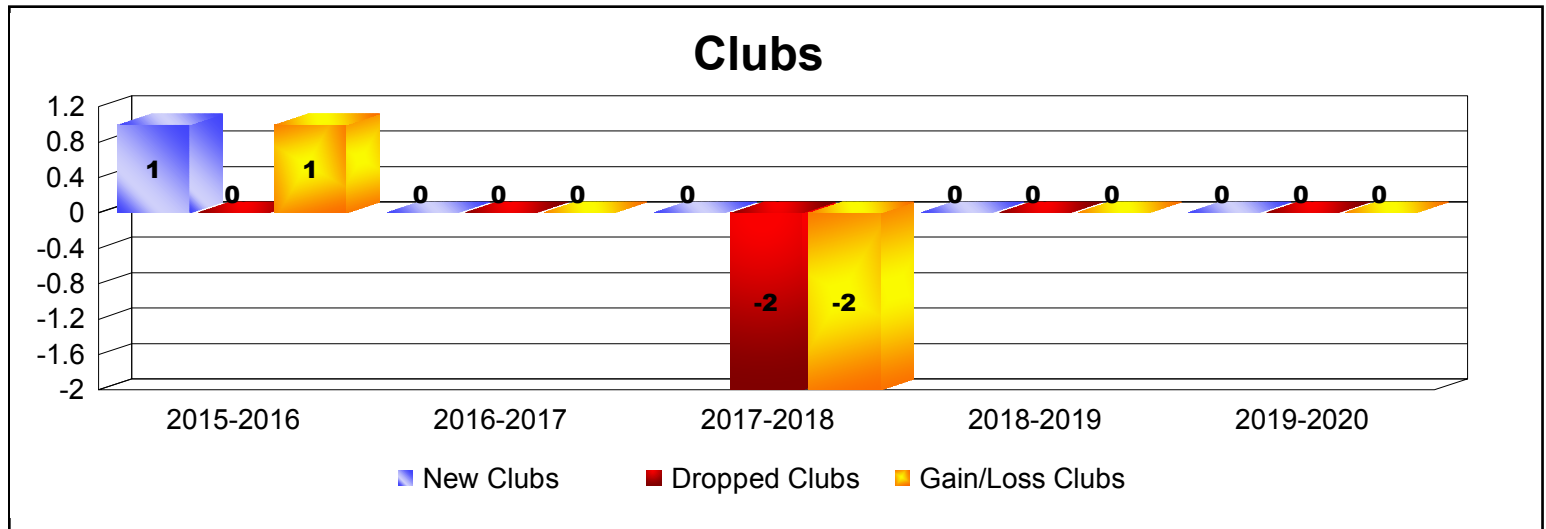

Year	New Clubs	Dropped Clubs	Gain/ Loss Clubs	New Members	Charter Members	Reinstate Members	Transfer Members	Total Member Added	Total Members Dropped	Gain/ Loss Members
2015-2016	1	0	1	74	27	3	1	105	-37	68
2016-2017	0	0	0	78	1	10	0	89	-98	-9
2017-2018	0	-2	-2	35	0	3	3	41	-112	-71
2018-2019	0	0	0	58	2	28	0	88	-83	5
2019-2020	0	0	0	21	0	2	0	23	-26	-3
Average	0	0	0	53	6	9	1	69	-71	-2

Year	New Clubs	Dropped Clubs	Gain/ Loss Clubs	New Members	Charter Members	Reinstate Members	Transfer Members	Total Member Added	Total Members Dropped	Gain/ Loss Members
2015-2016	0	0	0	35	0	0	1	36	-23	13
2016-2017	1	0	1	25	22	1	0	48	-35	13
2017-2018	1	0	1	16	31	1	0	48	-29	19
2018-2019	1	0	1	27	26	1	0	54	-31	23
2019-2020	0	0	0	22	0	0	0	22	-13	9
Average	1	0	1	25	16	1	0	42	-26	15