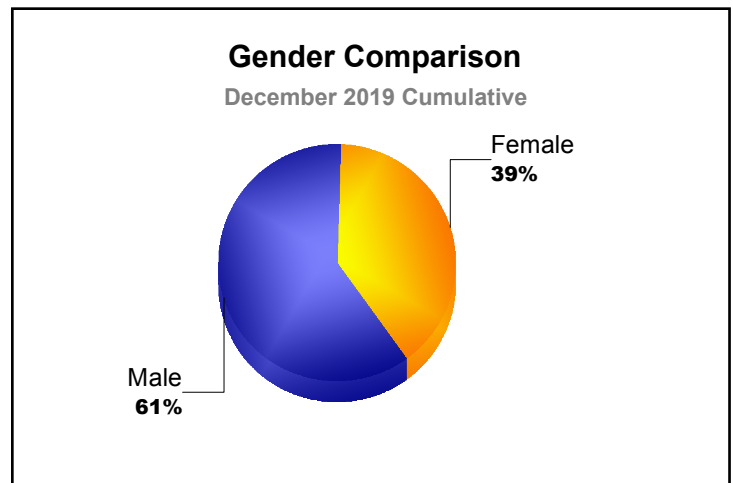

Year	New Clubs	Dropped Clubs	Gain/ Loss Clubs	New Members	Charter Members	Reinstate Members	Transfer Members	Total Member Added	Total Members Dropped	Gain/ Loss Members
2015-2016	0	0	0	35	0	0	1	36	-23	13
2016-2017	1	0	1	25	22	1	0	48	-35	13
2017-2018	1	0	1	16	31	1	0	48	-29	19
2018-2019	1	0	1	27	26	1	0	54	-31	23
2019-2020	0	0	0	22	0	0	0	22	-13	9
Average	1	0	1	25	16	1	0	42	-26	15